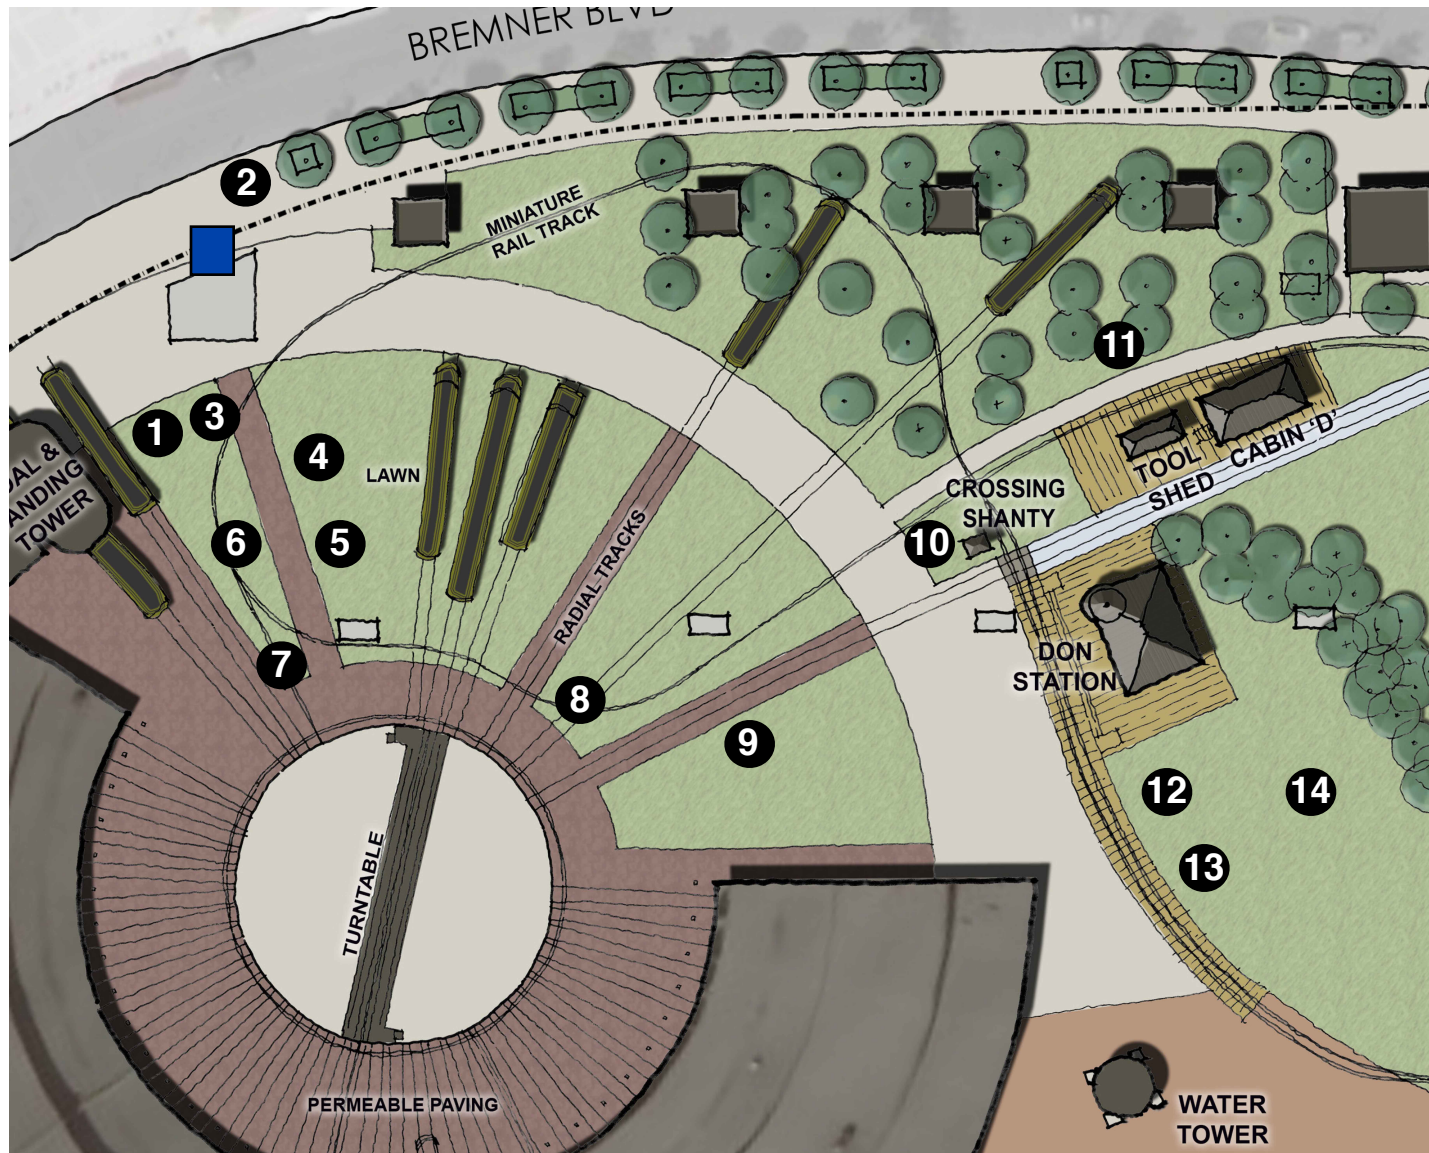

# Historical Markers in Roundhouse Park

**■** Orientation

- 1** National Historic Site
- 2** Heritage Toronto Porters
- 3** Railway Lands
- 4** Coach Yards

- 5** Union Station
- 6** Coaling Tower
- 7** Roundhouse
- 8** Turntable
- 9** Railway Workers

- 10** Watchman's Shanty
- 11** Cabin D
- 12** Don Station
- 13** Water Tower
- 14** Marine Engine